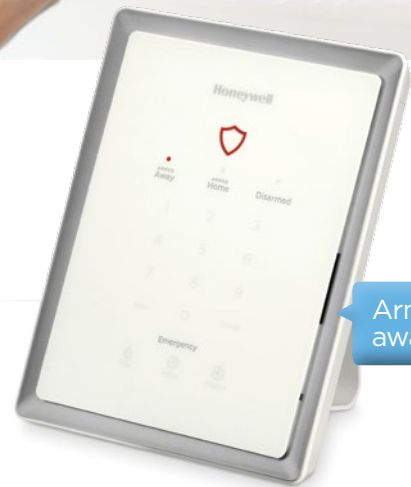

Honeywell | Security and Home Control

Your Gateway to a Smarter Home

Lyric[™]
Life in tune.

Lyric™ Gateway

Security. Comfort. Life. Perfectly connected.

Ideal for today's mobile, on-the-go lifestyles, Lyric is designed for how you really live—with a wireless, connected platform that makes your home safer, smarter and more comfortable. With Lyric Gateway, you can enjoy easy, affordable, automatic control of security, garage doors, locks, lights, thermostats and more—without having to remember to do them. Or, just control things from your everyday mobile devices or a sleek, easy-to-use interface whenever you want.

Arming to away mode.

Mobile Control

Turn your smartphone into a smart home. View live video, control security and home automation and more, whether you're at home or on the go*.

Simple Protection

The wireless keypad lets you control security, summon emergency response and get system updates virtually anywhere in your home. Sleek and stylish, it looks great on walls, tabletops or nightstands.

Lyric Gateway works via cellular, Wi-Fi® or Ethernet, with a flexible design that lets you place it virtually wherever you want in your home and take it with you if you move.

We're Talking Technology

Lyric provides friendly, informative voice guidance—making operation simple by walking you through each and every step.